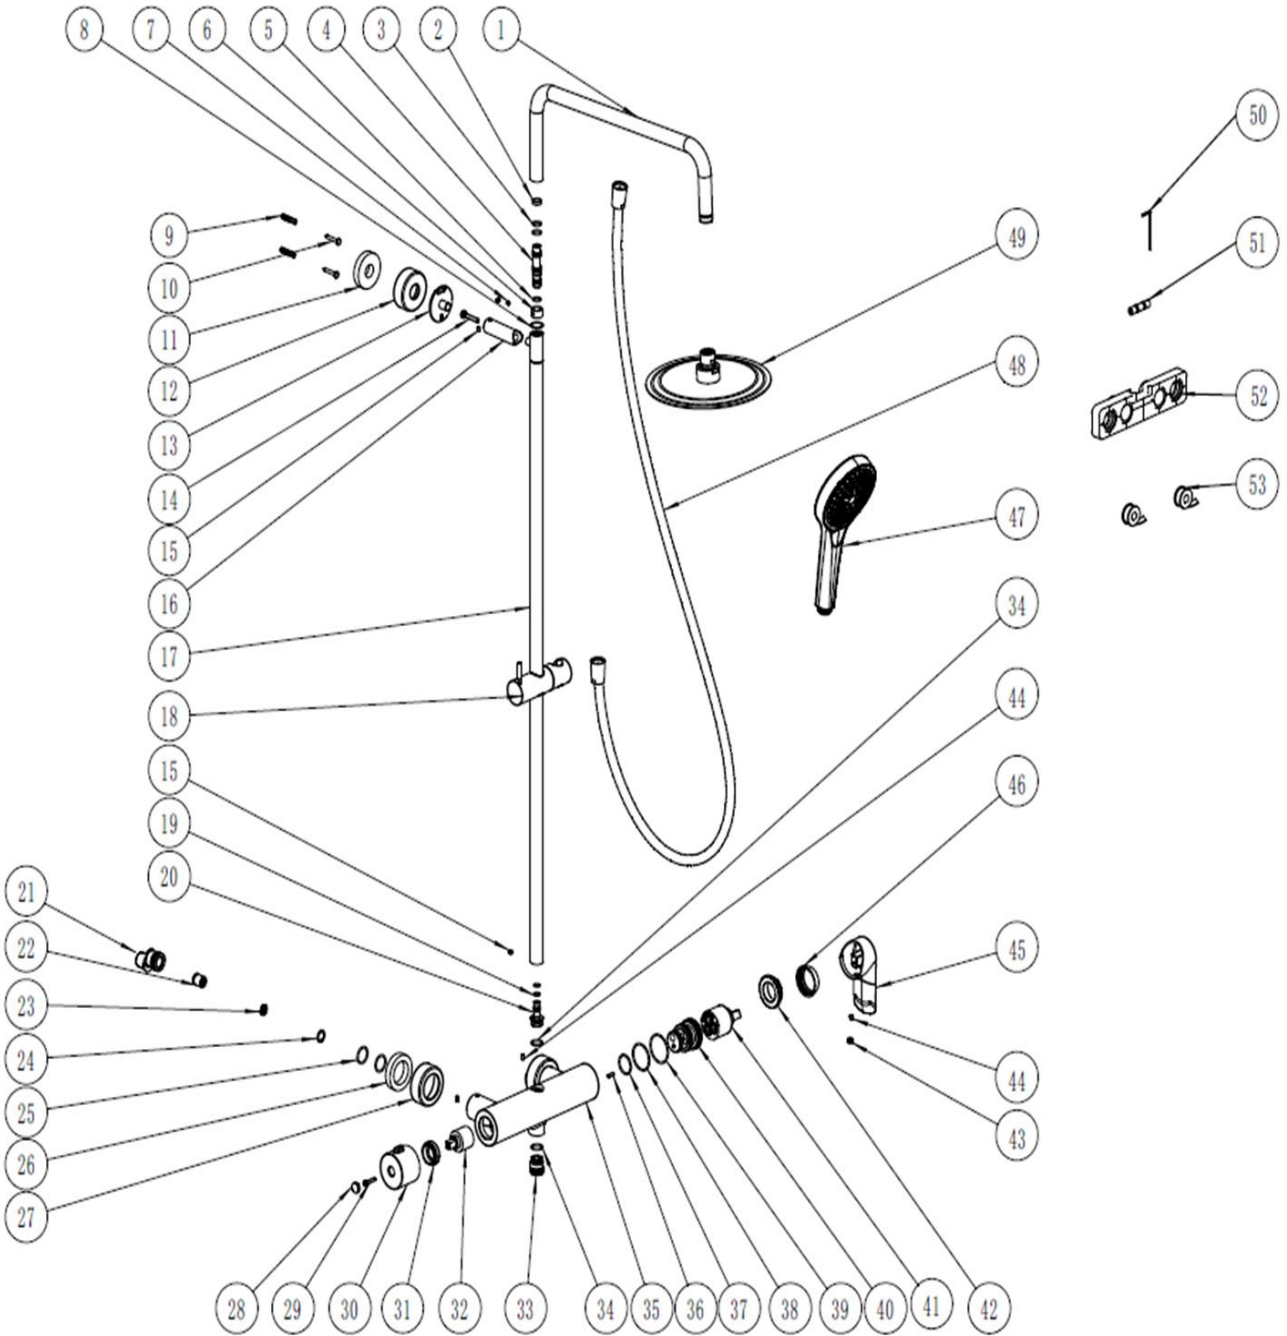

EMBRACE SHOWER PIPE 200 3 JETS

EXPLOSION DRAWING