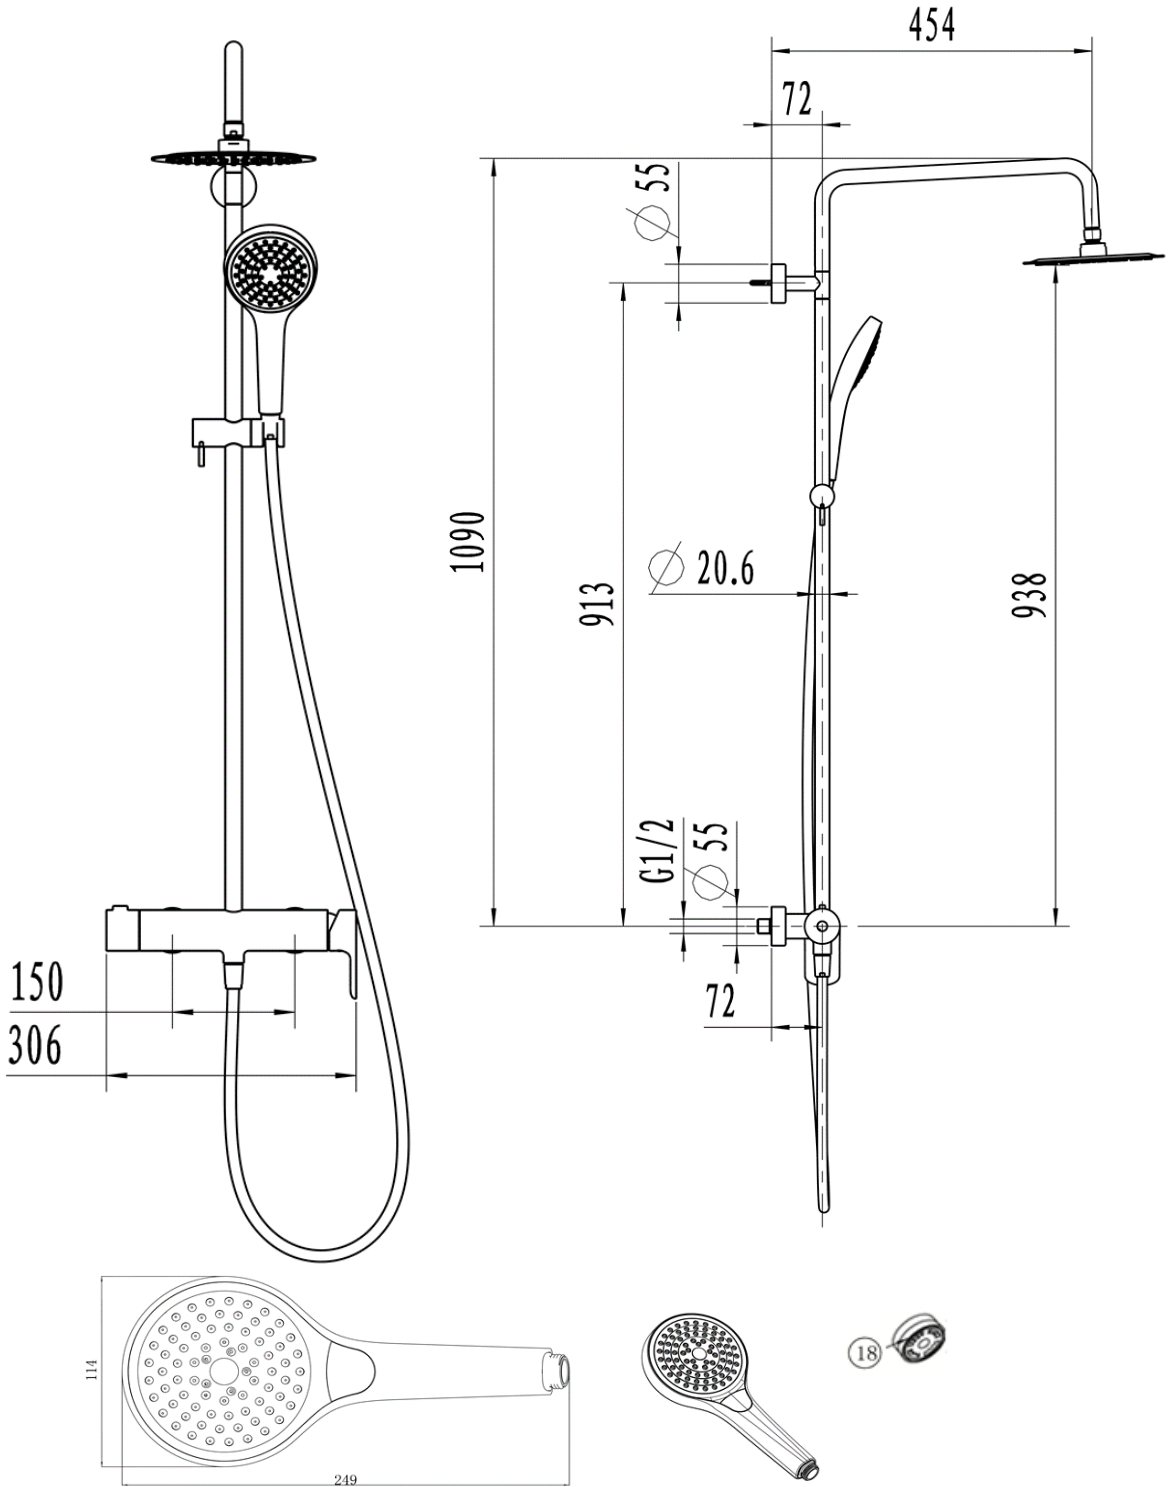

EMBRACE SHOWER PIPE 200 3 JETS

TECHNICAL DRAWING