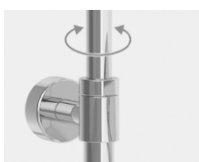

Movable shower arm:

Can be swiveled to the left and right..