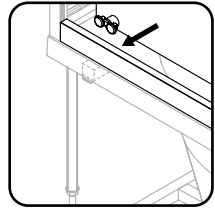

13

15

16

18

45