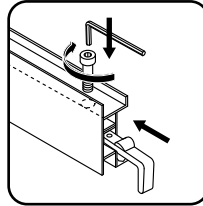

*flexible eyeliner for connection to the water supply outlets is not included in the delivery set and is bought by the customer separately, depending on the required length of the eyeliner

33

38

39

8

33

TYPE A
Left opening of the door

ТИП А
Левостороннее открывание двери

41

42

8

9

10

inside
внутри

33