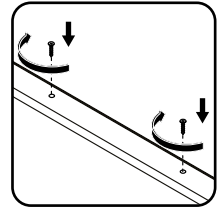

11

12

14

20

45

46