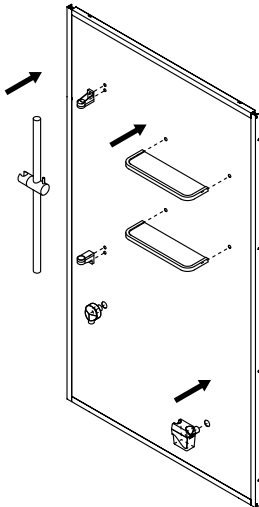

*flexible eyeliner for connection to the water supply outlets is not included in the delivery set and is bought by the customer separately, depending on the required length of the eyeliner

33

38

39

8

33

TYPE A
Left opening of the door

ТИП А
Левостороннее открывание двери

41

42

8

9

10

inside
внутри

33

41

42

24

25

26

27

31

30