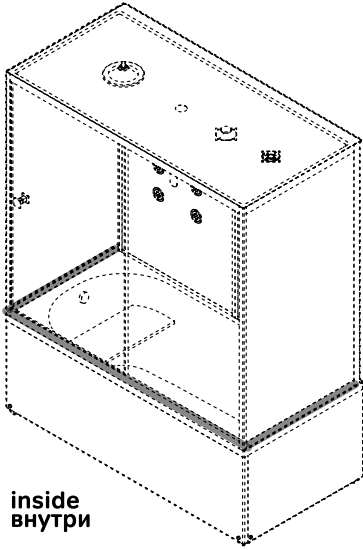

AM·PM

SENSE

WMA-W75B-170S085WTA

W75B-170S085WTA

ENG • RUS

Installation instructions

- Installation of item should be carried out only by qualified personnel, following the instructions of this guidance.
- Assembly is carried out by two persons.
- Please, check for presence of all details after unpacking. Glass panels must be transported vertically.
- Please, lean glass panels vertically against the wall during assembly of other parts.
- It is expressly prohibited to tap upon corners of glass panels.

17

19

28

29

37

inside
внутри

outside
снаружи

AM·PM