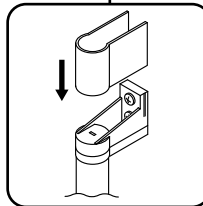

8

9

10

inside
внутри

33

41

42

24

25

26

27

31