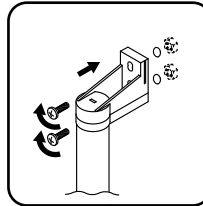

8

9

10

inside
внутри

33

41

42

24

25

26

27

31