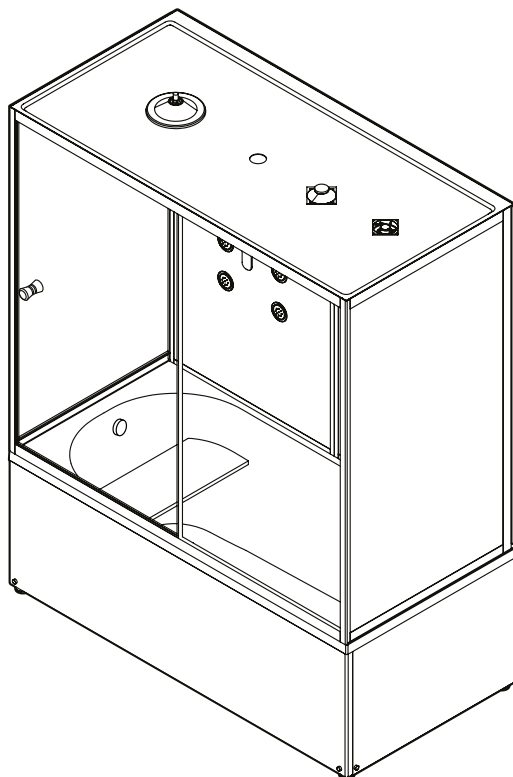

Sense
W75B-170S085WTA

ENG Combi Box

RUS Комбинированный бокс