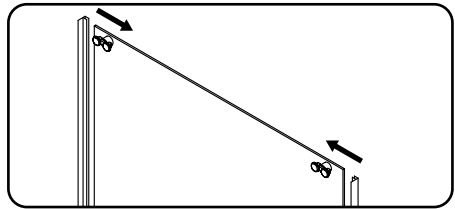

13

15

16

18

45