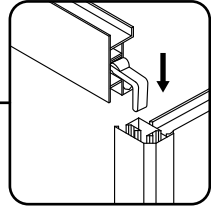

*flexible eyeliner for connection to the water supply outlets is not included in the delivery set and is bought by the customer separately, depending on the required length of the eyeliner

33

38

39

8

33

TYPE A
Left opening of the door

ТИП А
Левостороннее открывание двери

41

42

8

9

10

inside
внутри

33