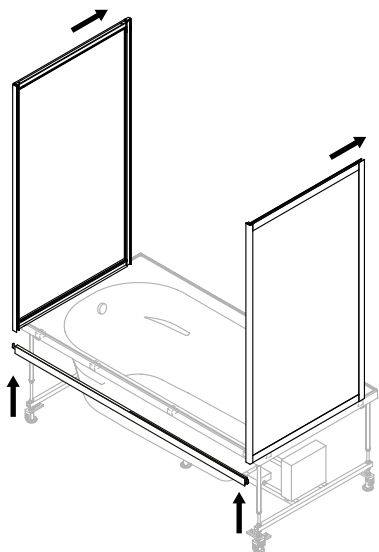

*flexible eyeliner for connection to the water supply outlets is not included in the delivery set and is bought by the customer separately, depending on the required length of the eyeliner

33

38

39

8

33

TYPE A
Left opening of the door

ТИП А
Левостороннее открывание двери

41

42

8

9

10

inside
внутри

33