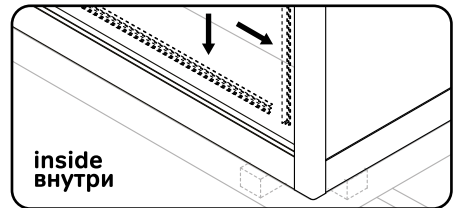

*flexible eyeliner for connection to the water supply outlets is not included in the delivery set and is bought by the customer separately, depending on the required length of the eyeliner

33

38

39

8

33

TYPE A
Left opening of the door

ТИП А
Левостороннее открывание двери

41

42

8

9

10

inside
внутри

33