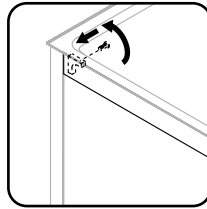

13

15

16

18

45

17

19

28

29

37