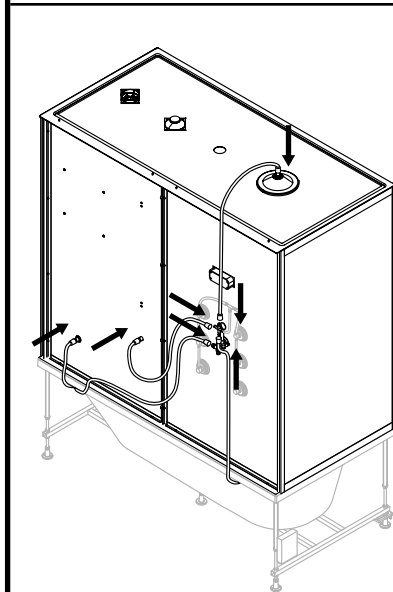

AM·PM

SENSE

WMA-W75B-170S085WTA

W75B-170S085WTA

ENG • RUS

Installation instructions

- Installation of item should be carried out only by qualified personnel, following the instructions of this guidance.
- Assembly is carried out by two persons.
- Please, check for presence of all details after unpacking. Glass panels must be transported vertically.
- Please, lean glass panels vertically against the wall during assembly of other parts.
- It is expressly prohibited to tap upon corners of glass panels.

11

12

14

20

45

46

- a - форсунки
- b - ручн. душ
- c - верх. душ
- d - слив-перелив
- f - фитодиспенсер
- a - jets
- b - hand shower
- c - head shower
- d - overflow
- f - fitodispenser

13