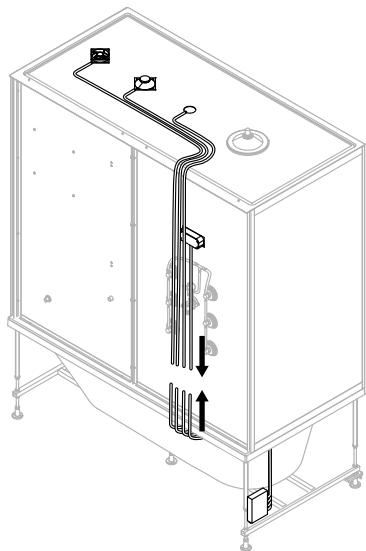

AM·PM

SENSE

WMA-W75B-170S085WTA

W75B-170S085WTA

ENG • RUS

Installation instructions

- Installation of item should be carried out only by qualified personnel, following the instructions of this guidance.
- Assembly is carried out by two persons.
- Please, check for presence of all details after unpacking. Glass panels must be transported vertically.
- Please, lean glass panels vertically against the wall during assembly of other parts.
- It is expressly prohibited to tap upon corners of glass panels.

11

12

14

20

45

46

- a - форсунки
- b - ручн. душ
- c - верх. душ
- d - слив-перелив
- f - фитодиспенсер
- a - jets
- b - hand shower
- c - head shower
- d - overflow
- f - fitodispenser

13