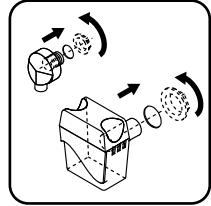

8

9

10

inside
внутри

33

41

42

24

25

26

27

31