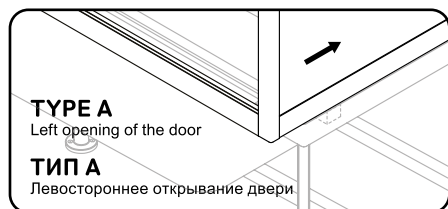

*flexible eyeliner for connection to the water supply outlets is not included in the delivery set and is bought by the customer separately, depending on the required length of the eyeliner

33

38

39

8

33

TYPE A
Left opening of the door

ТИП А
Левостороннее открывание двери

41

42

8

9

10

inside
внутри

33